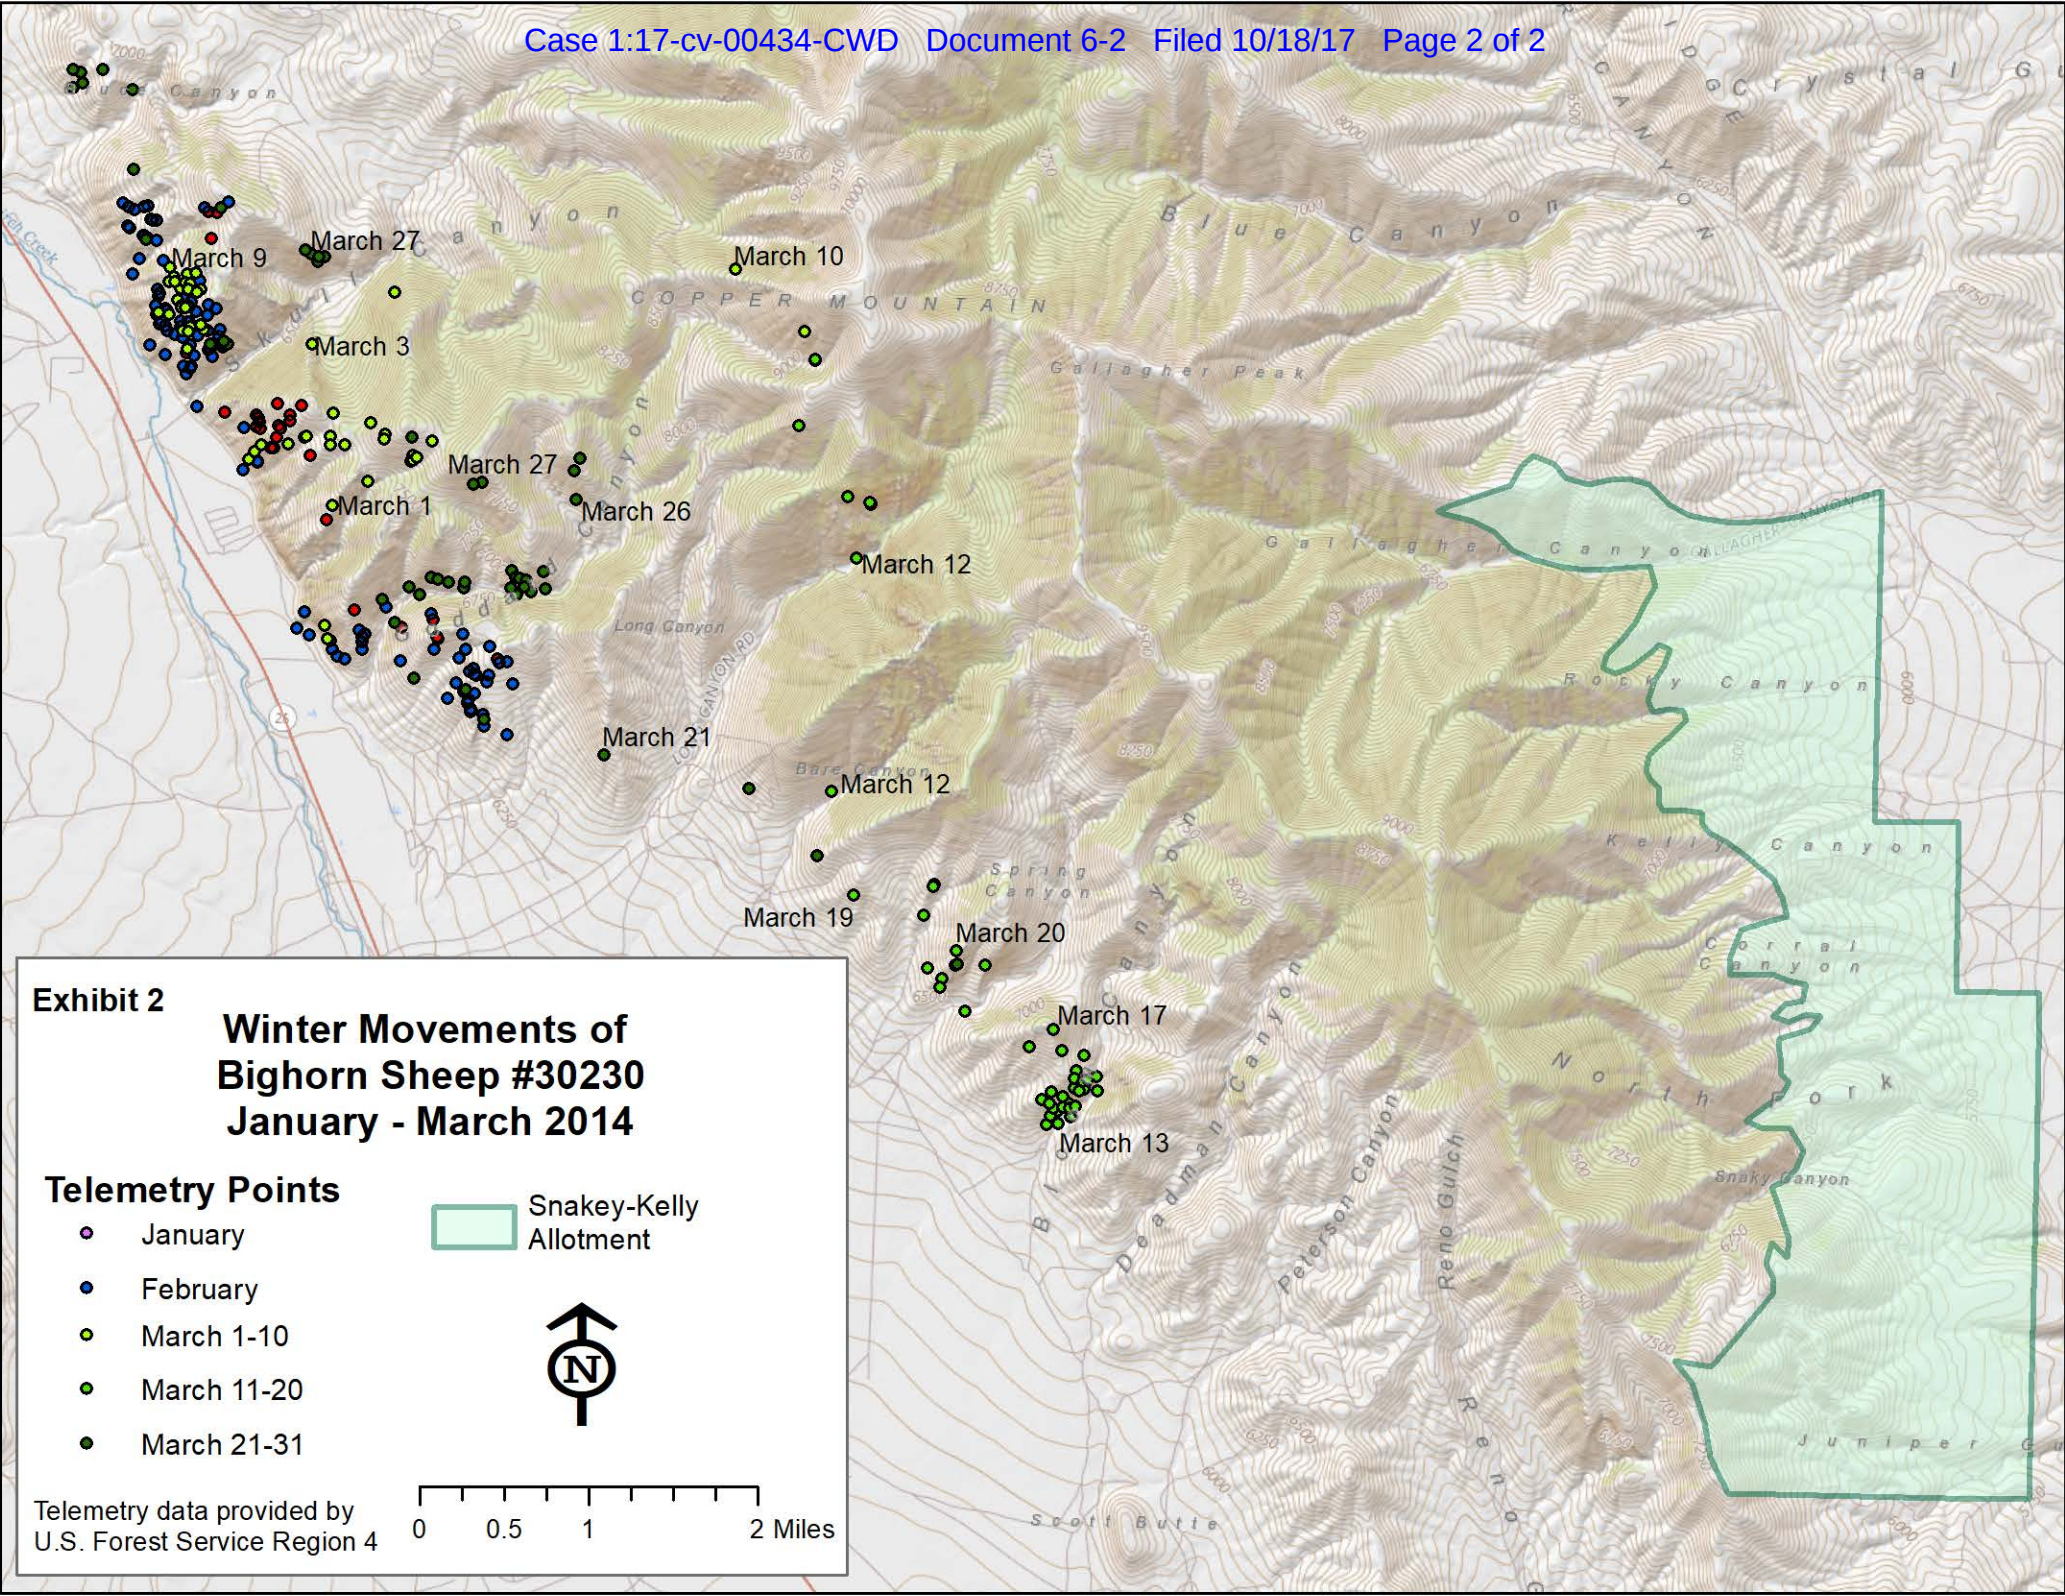

EXHIBIT 2

Exhibit 2
Winter Movements of
Bighorn Sheep #30230
January - March 2014

Telemetry Points

- January
- February
- March 1-10
- March 11-20
- March 21-31

Snakey-Kelly Allotment

Telemetry data provided by U.S. Forest Service Region 4

0 0.5 1 2 Miles