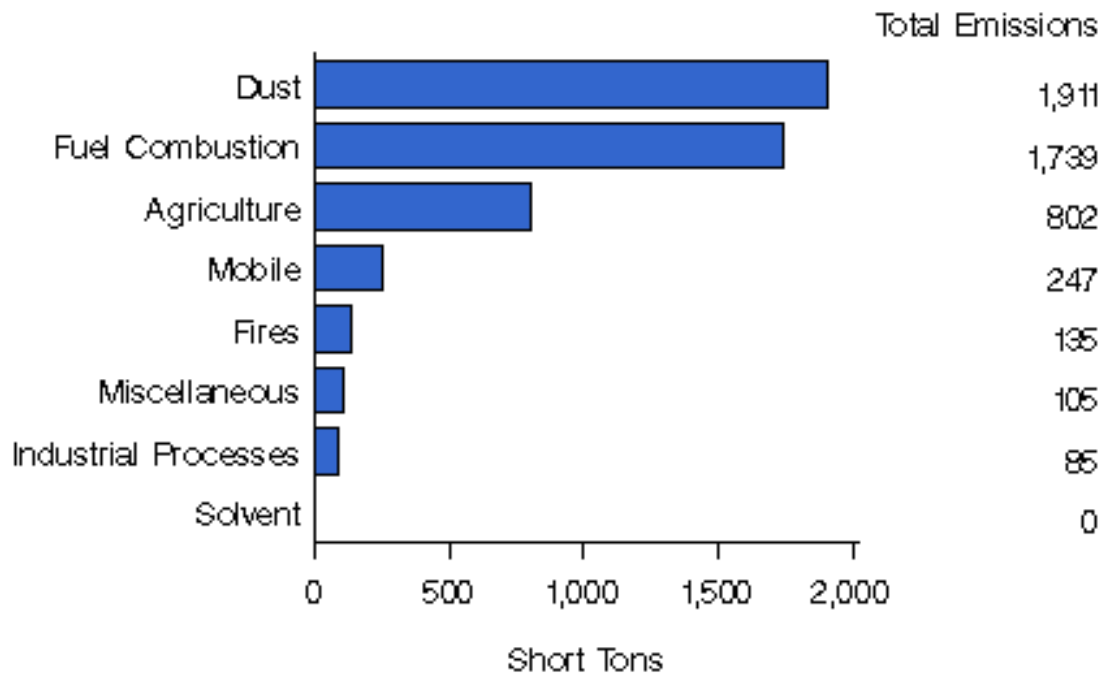

PM2.5 Emissions by Source Sector in Canyon County, Idaho (NEI 2011 v2 GPR)

1. Links
2. Agriculture
   - Dust
   - Fires
   - Fuel Combustion
   - Industrial Processes
   - Miscellaneous
   - Mobile
   - Solvent

These county fine particulate emission summary charts were generated by EPA and are available at <http://www.epa.gov/air/emissions/> (click link labeled “Particulate Matter (PM)”); scroll down and click on Idaho on the US map under the “PM2.5” heading; scroll down and select Ada County or Canyon County from the dropdown list under the “County Summary” heading, and click “GO”).