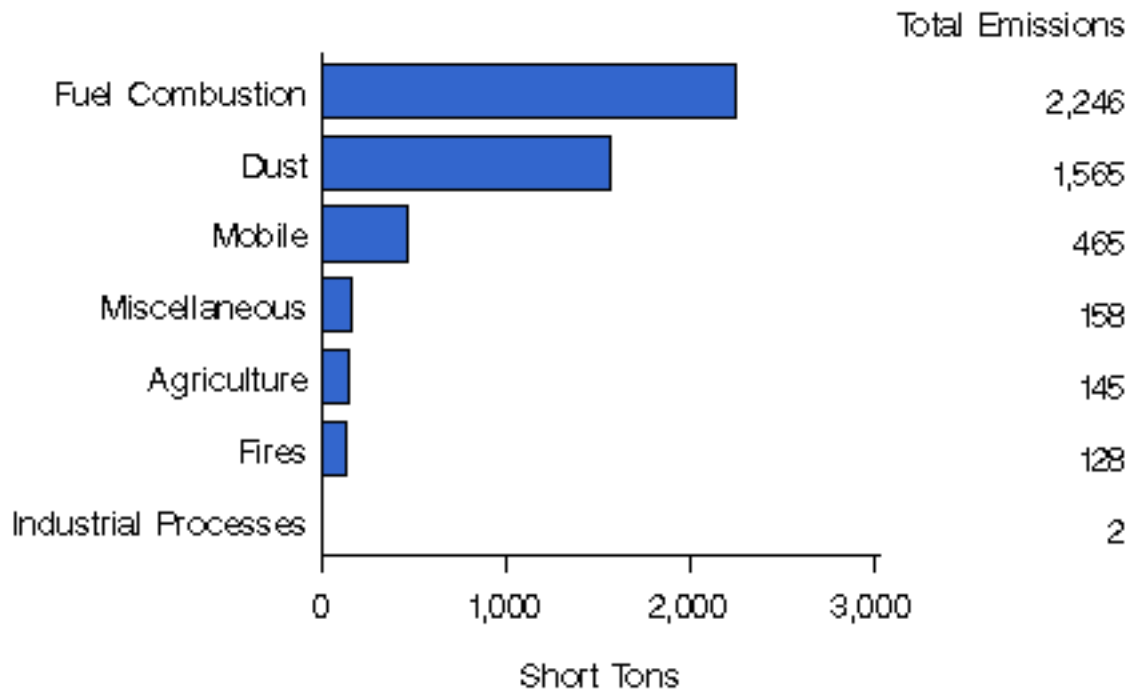

# PM2.5 Emissions by Source Sector in Ada County, Idaho (NEI 2011 v2 GPR)

- Links
- Agriculture
  - Fires
  - Industrial Processes
  - Mobile
  - Dust
  - Fuel Combustion
  - Miscellaneous